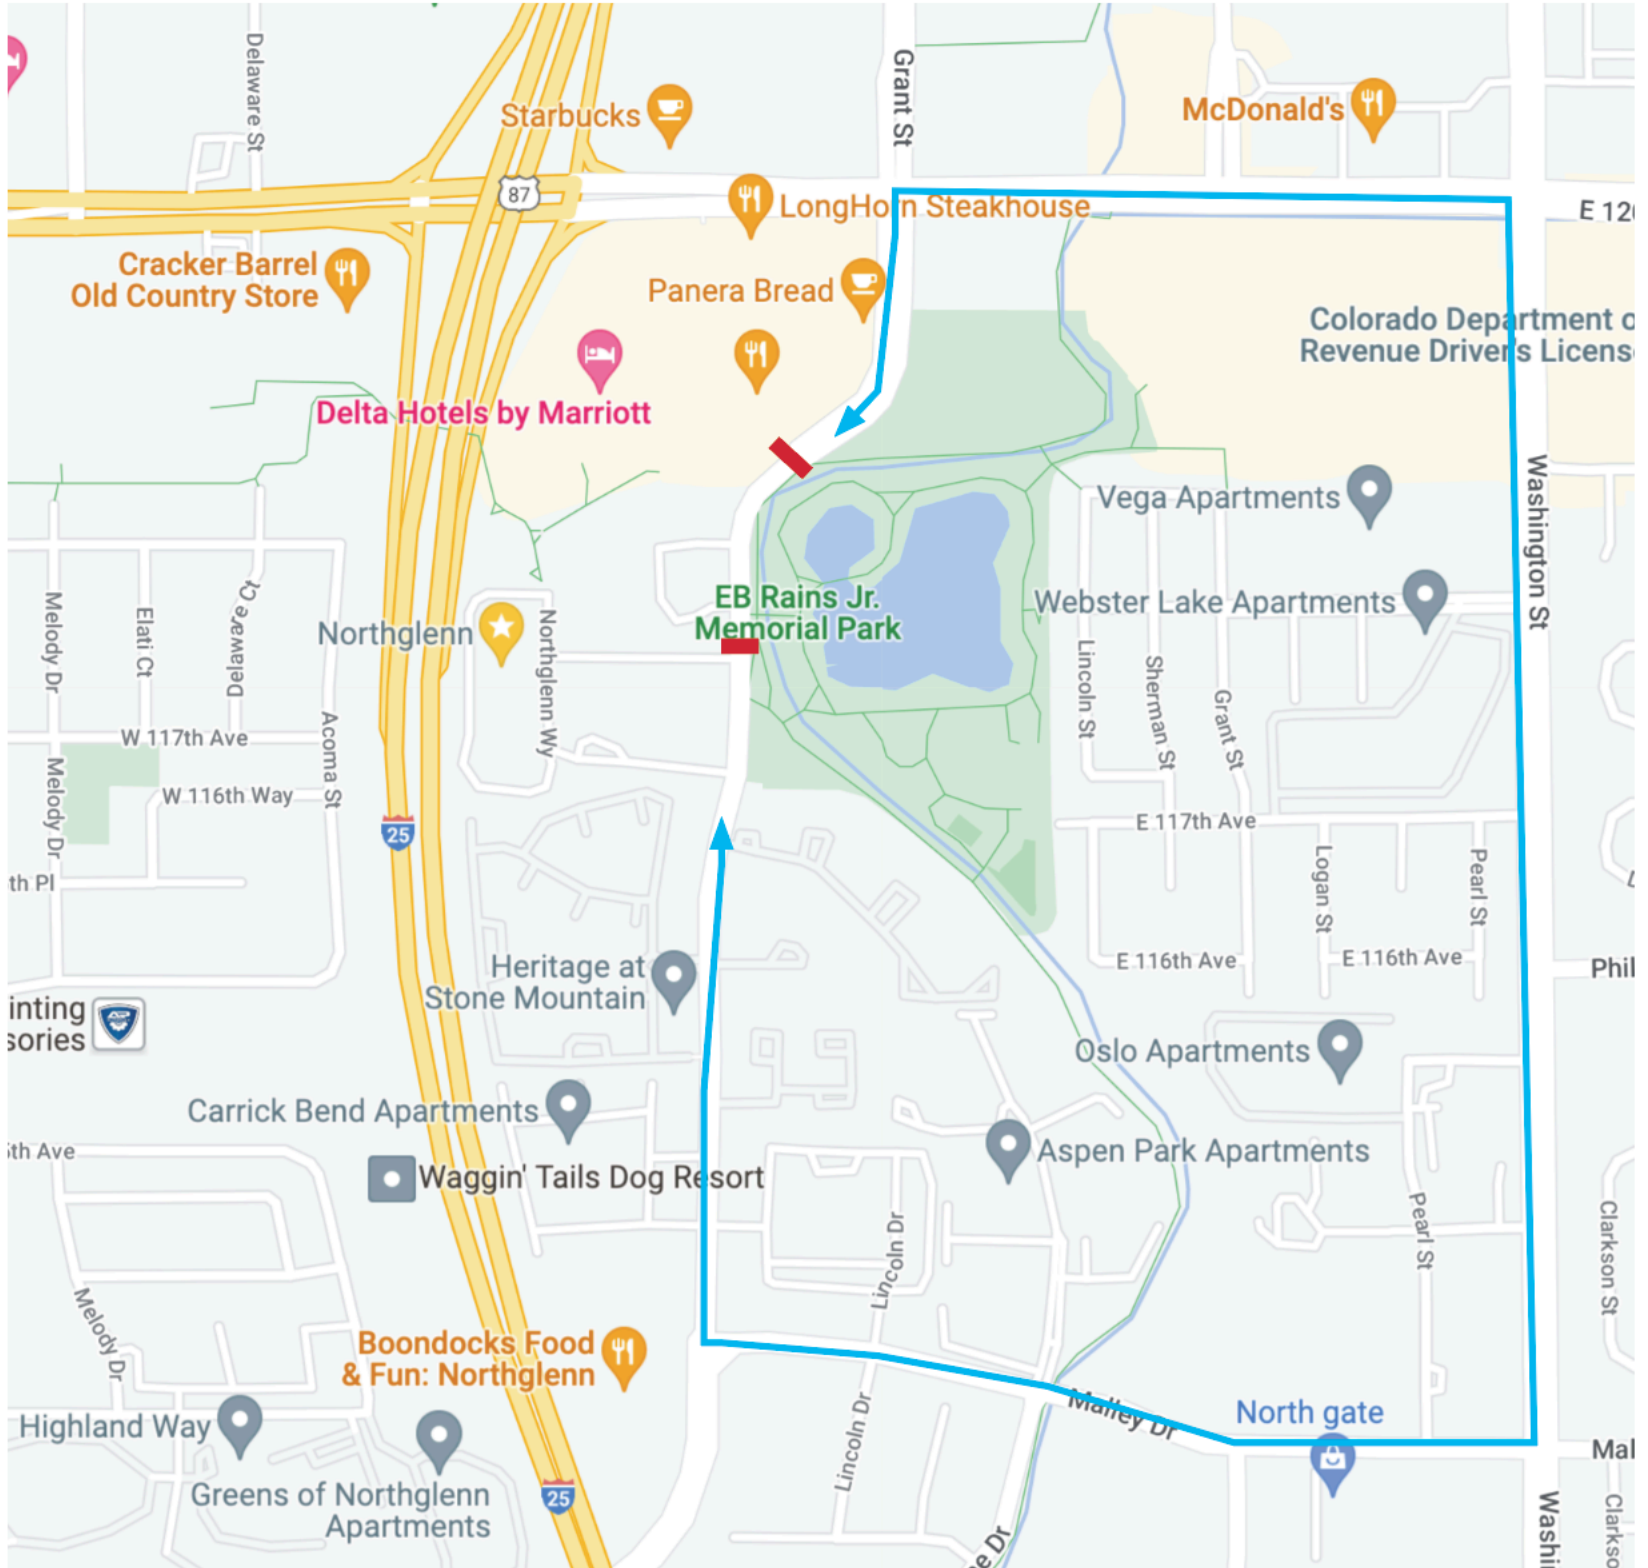

Road Closures/Detours May 13-15

- North Road Closure at turn for Perry's Pizza at Promenade.
South Road Closure at E Memorial Parkway.
- Detour allows access to homes on Community Center Drive to Malley Drive on the south end as well as the Promenade and SCL Hospital on the north end.
Detour in place Friday 2-10 PM, Saturday 10 AM - 10 PM, and Sunday 10 AM - 6 PM.